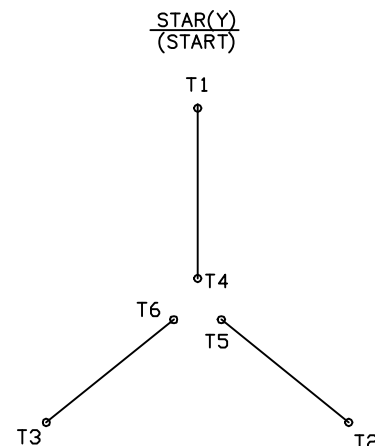

A-C MOTOR CONNECTION DIAGRAM

STANDARD 6 LEAD

Y START - DELTA RUN

< N. P. 1767-DC >

REV. DESC: ADDED T4 TO Y CONNECT DIAGRAM

REV. LTR: D

VERSION: 04

TDR: 00000847713

FILE: \RAG\00001\808

REVISED: 10:41:26 04/08/2014

BY: RAGJSS1

MTL: -

BALDOR

CONNECT DIAGRAM STD 6 LEAD Y START DELTA RUN

SH 1 of 1