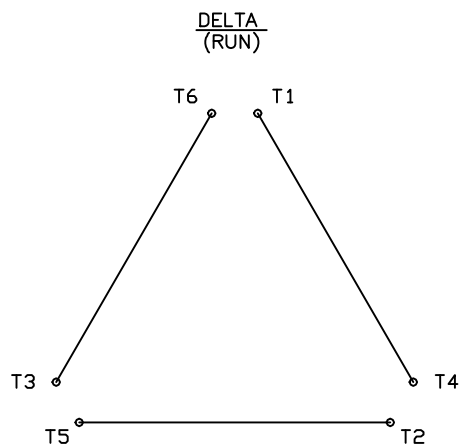

A-C MOTOR CONNECTION DIAGRAM

STANDARD 6 LEAD

Y START - DELTA RUN

< N. P. 1767-DC >

REV. DESC: ADDED T4 TO Y CONNECT DIAGRAM

REV. LTR: D

VERSION: 04

TDR: 00000847713

FILE: \RAG\00001\808

REVISED: 10:41:26 04/08/2014

BY: RAGJSS1

MTL: -

BALDOR

CONNECT DIAGRAM STD 6 LEAD Y START DELTA RUN

SH 1 of 1