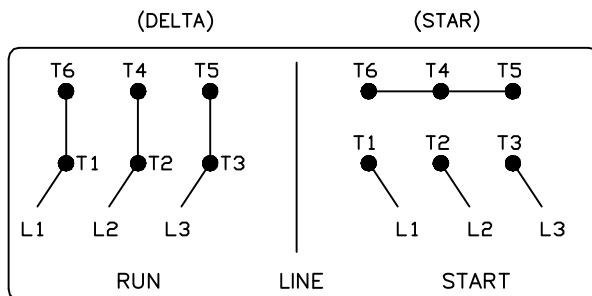

A-C MOTOR CONNECTION DIAGRAM

STANDARD 6 LEAD

Y START - DELTA RUN

< N. P. 1767-DC >

REV. DESC: ADDED T4 TO Y CONNECT DIAGRAM

REV. LTR: D

VERSION: 04

TDR: 00000847713

FILE: \RAG\00001\808

REVISED: 10:41:26 04/08/2014

BY: RAGJSS1

MTL: -

BALDOR

CONNECT DIAGRAM STD 6 LEAD Y START DELTA RUN

SH 1 of 1