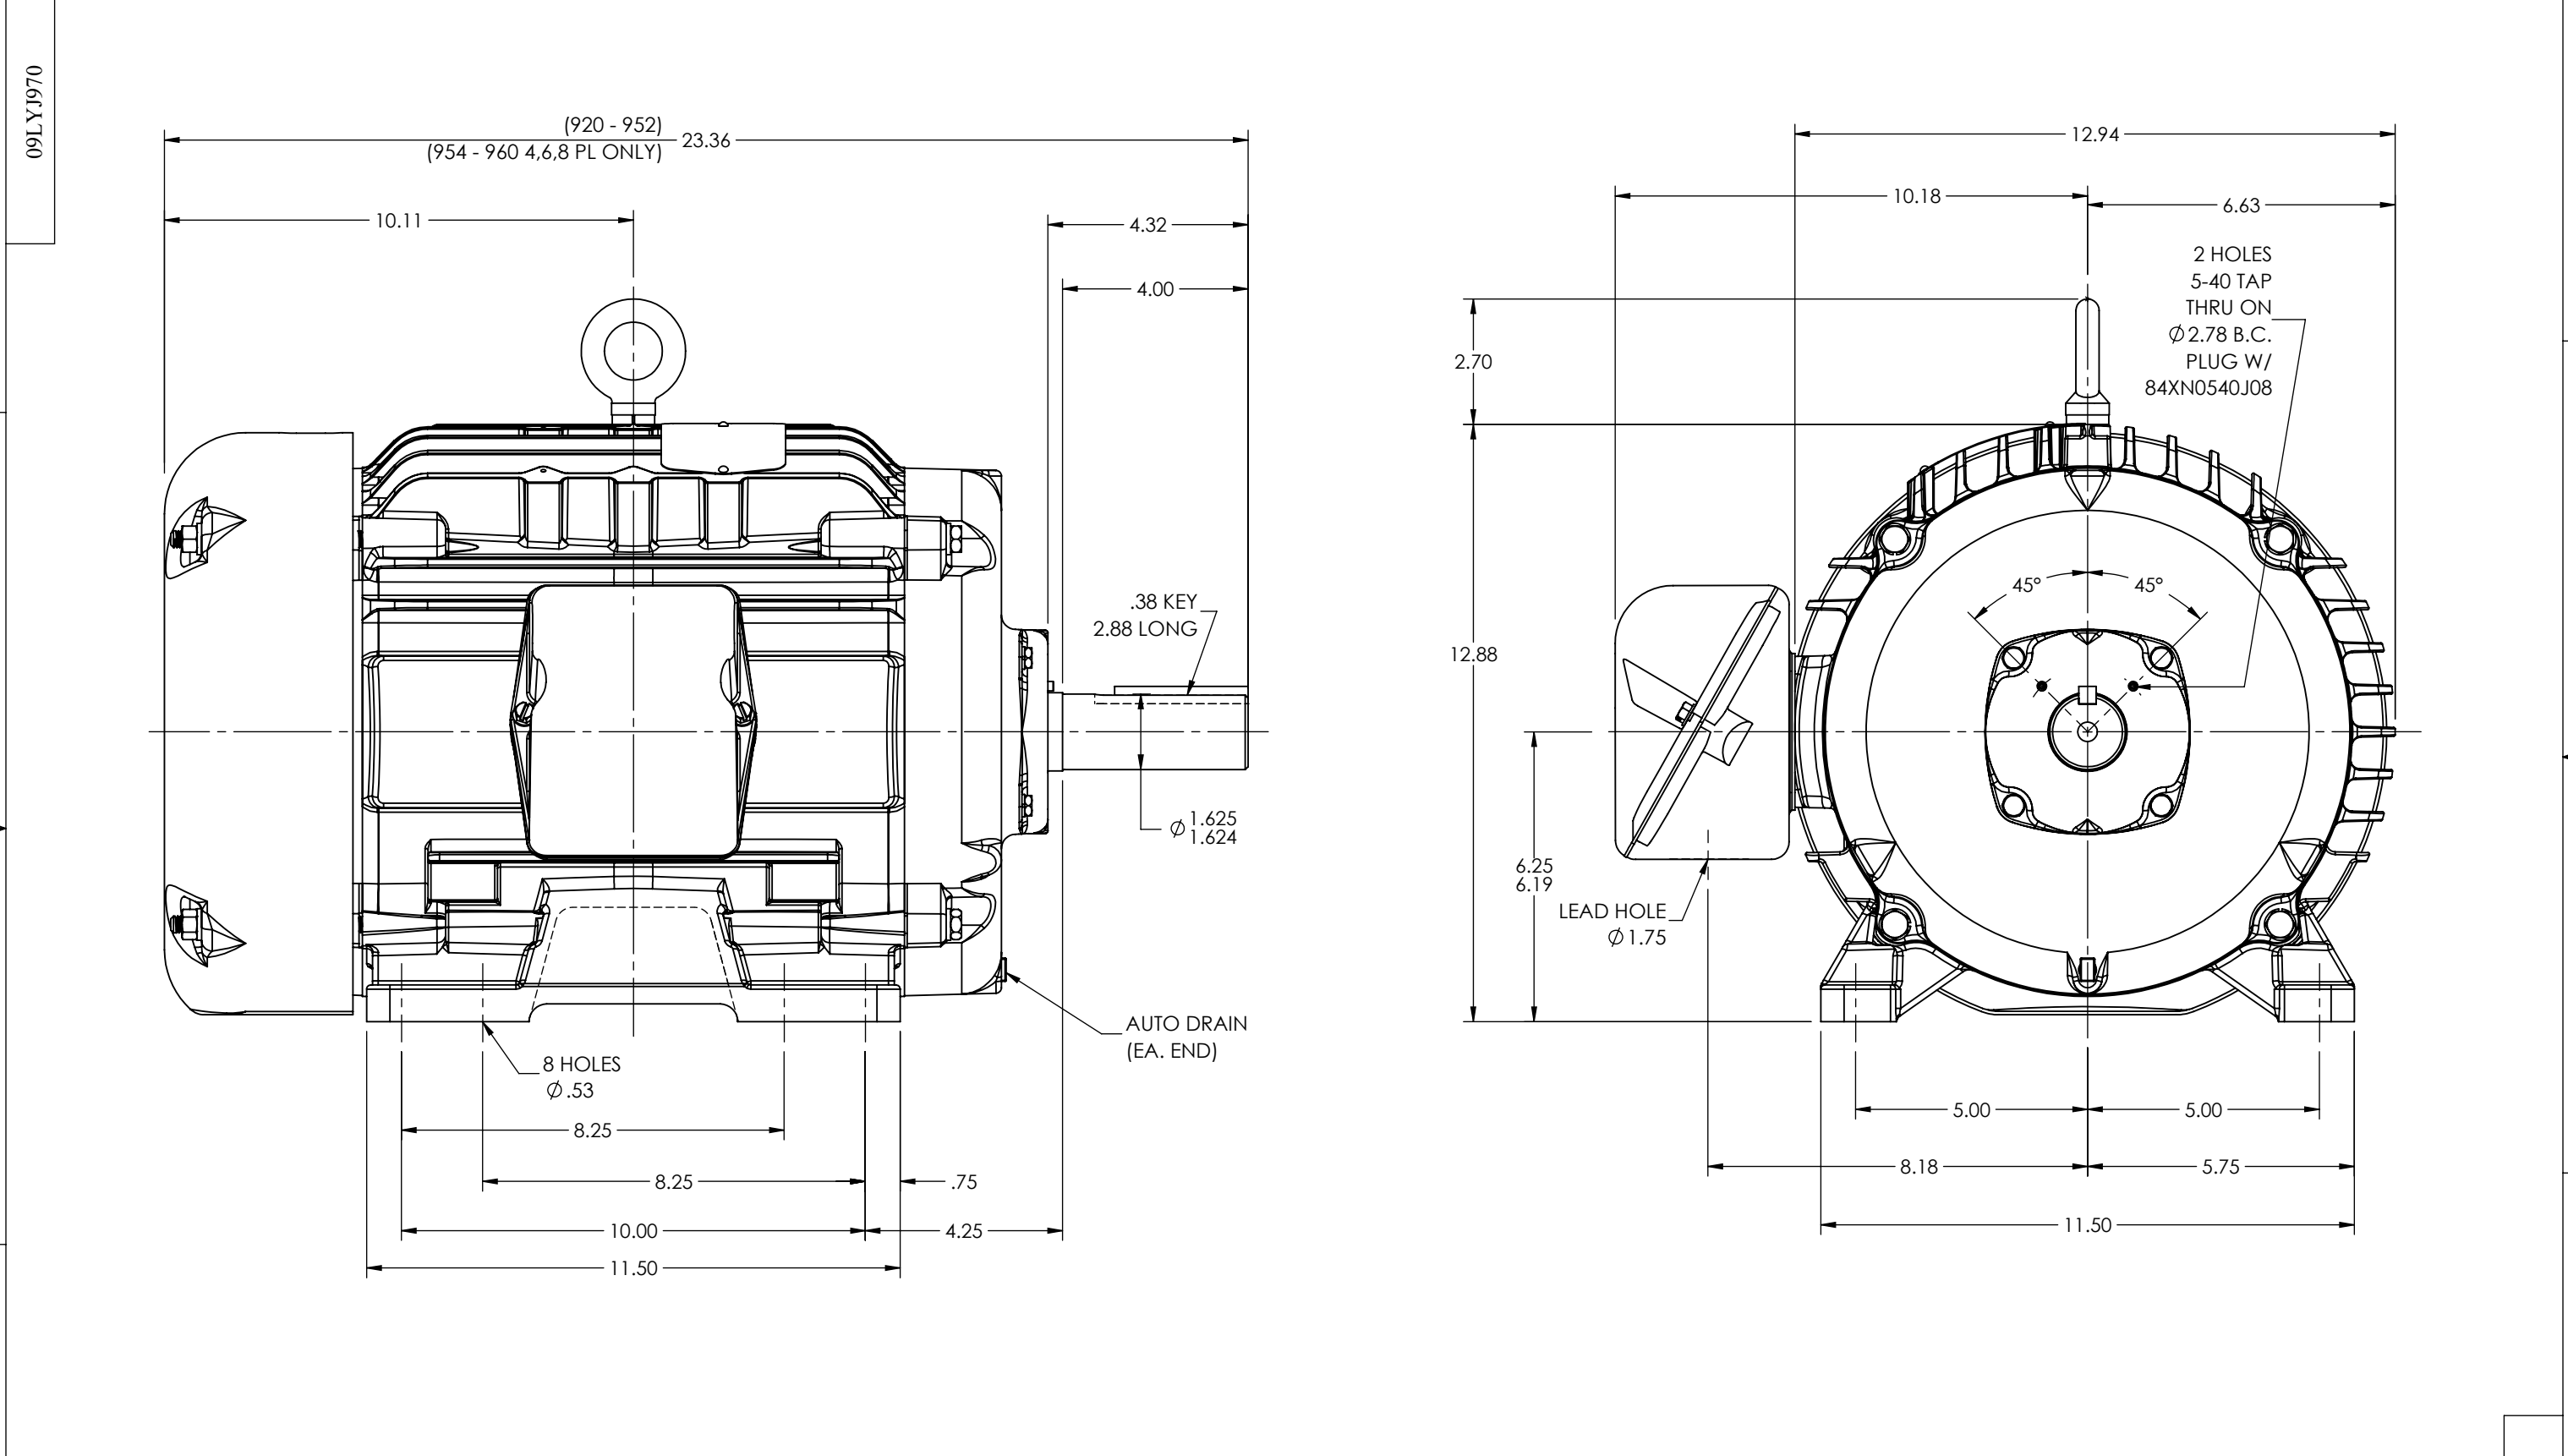

8 7 6 5 4 3 2 1

D  
C  
B  
A

D  
C  
B  
A

CUSTOMER IS RESPONSIBLE FOR DETERMINING THAT THE PRODUCT WILL PERFORM SUITABLY IN THE INTENDED APPLICATION

REV. DESC: CHG 09SF1112A01 TO '1107A02, 09CB3002 TO 'CB3003			
REV: F	VERSION: 06	REVISED: 03:53:21 04/20/2021	TDR: 000001165978
MODEL NO. 09LYJ970			REF: -
BY: USODDIL			<b>B</b>

**BALDOR - RELIANCE®**

HORZ TEFC 254-6T W/ 1/2 RING SH GND MTG

8 7 6 5 4 3 2 1

09LYJ970