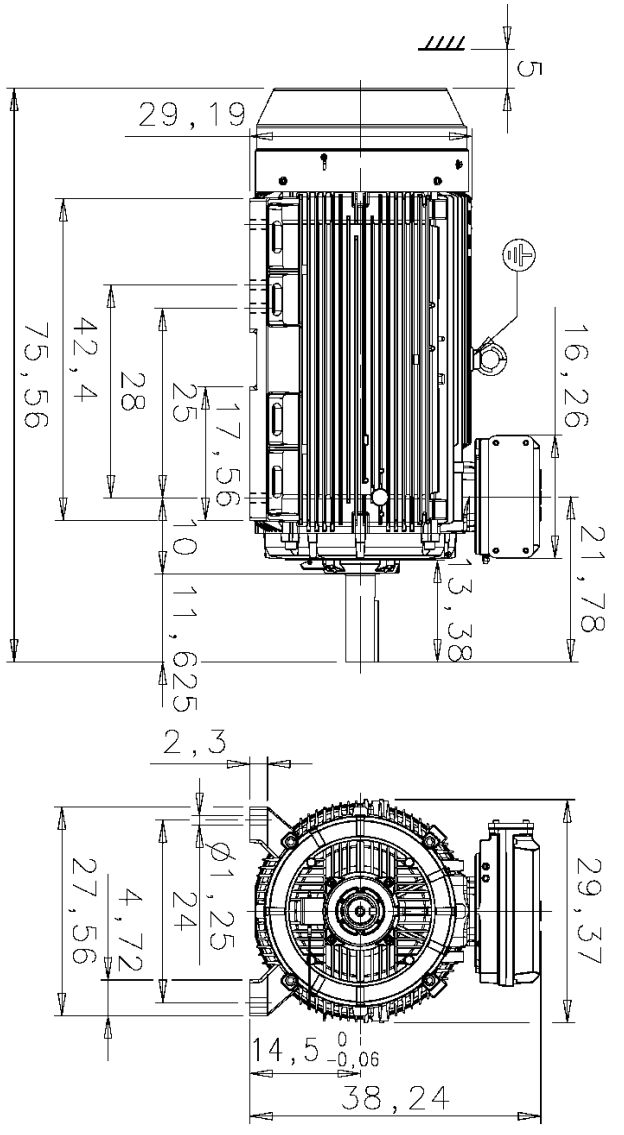

BALDOR® • RELIANCE™

Customer information packet

ECR584508-PP

M3BN 588LKB 8P B3 450HP

Additional Information:

Dimension Print		Motor Type: M3BN 588LK_4.. B3, B6, B7, B8, V5, V6	Document No: 3GZF500098-167 A 14 BN 588 A
Description: SQUIRREL CAGE MOTOR, CABLE ENTRY FROM LHS, SPECIAL SHAFT. DIMENSIONS IN INCHES, MOTOR SIZES 587 AND 588			
Unit: Date:	ABB Oy, Motors and Generators 07.05.2018	Issued by: Approved by:	S. Tikkanen C. Väger
Customer Reference:		Replaces: Replaced by:	
ABB OY		ABB	