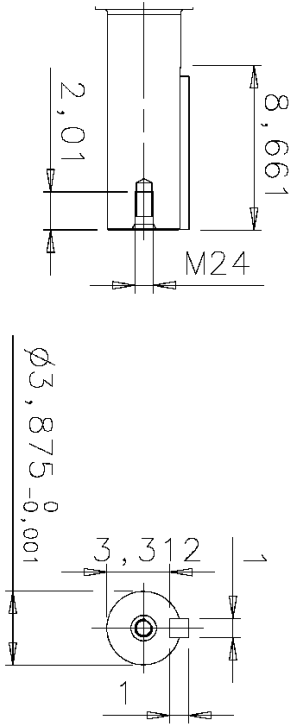

BALDOR® • RELIANCE™

Customer information packet

ECR584508-PP

M3BN 588LKB 8P B3 450HP

Additional Information:

Dimension Print		Motor Type: M3BN 588LK_4.. B3, B6, B7, B8, V5, V6	Document No: 3GZF500098-167 A 14 BN 588 A
Description: SQUIRREL CAGE MOTOR, CABLE ENTRY FROM LHS, SPECIAL SHAFT. DIMENSIONS IN INCHES, MOTOR SIZES 587 AND 588			
Unit: Date:	ABB Oy, Motors and Generators 07.05.2018	Issued by: Approved by:	S. Tikkanen C. Väger
Customer Reference:		Replaces: Replaced by:	
ABB OY		ABB	