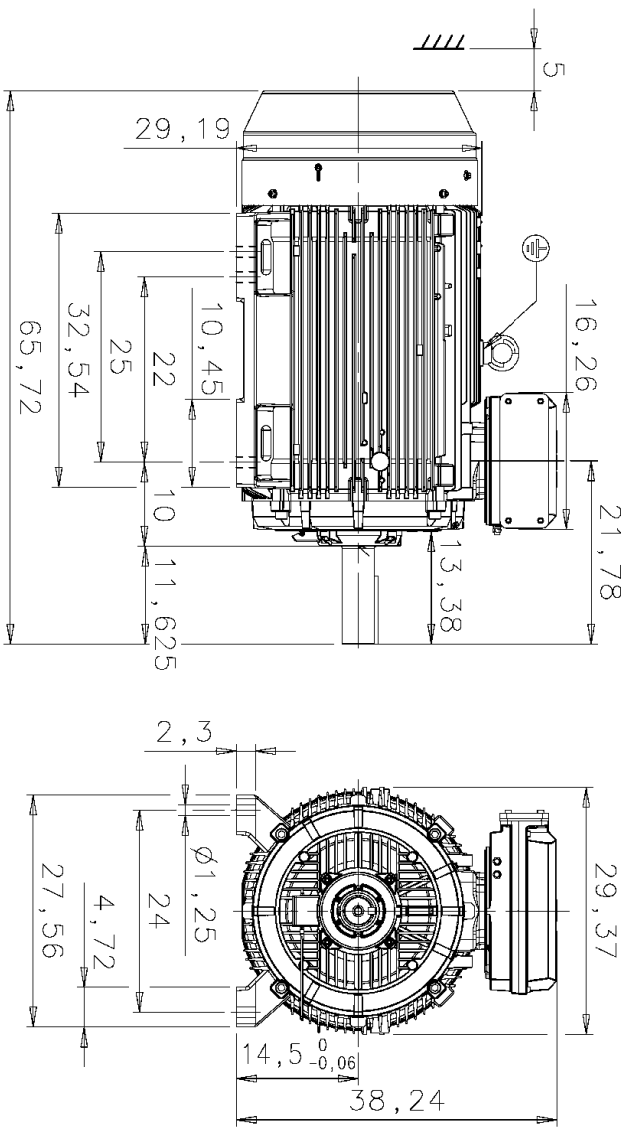

BALDOR® • RELIANCE®

Customer information packet

ECR583508-PP

M3BN 587MLB 8P B3 350HP

Additional Information:

Dimension Print		Motor Type: M3BN 587ML_4.. B3, B6, B7, B8, V5, V6	Document No: 3GZF500098-165 A 14 BN 587 A
Description: SQUIRREL CAGE MOTOR, CABLE ENTRY FROM LHS, SPECIAL SHAFT. DIMENSIONS IN INCHES, MOTOR SIZES 586 AND 587			
Unit: ABB Oy, Motors and Generators	Issued by: S. Tikkanen	Replaces:	
Date: 07.05.2018	Approved by: C. Väggar	Replaced by:	
Customer Reference: ABB OY		ABB	