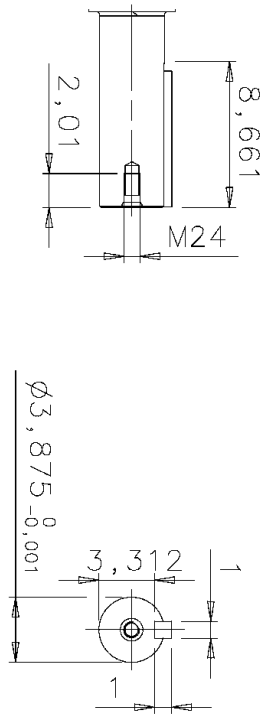

BALDOR® • RELIANCE®

Customer information packet

ECR583508-PP

M3BN 587MLB 8P B3 350HP

Additional Information:

Dimension Print		Motor Type: M3BN 587ML_4.. B3, B6, B7, B8, V5, V6	Document No: 3GZF500098-165 A 14 BN 587 A
Description: SQUIRREL CAGE MOTOR, CABLE ENTRY FROM LHS, SPECIAL SHAFT. DIMENSIONS IN INCHES, MOTOR SIZES 586 AND 587			
Unit: ABB Oy, Motors and Generators	Issued by: S. Tikkanen	Replaces:	
Date: 07.05.2018	Approved by: C. Väggar	Replaced by:	
Customer Reference: ABB OY		ABB	