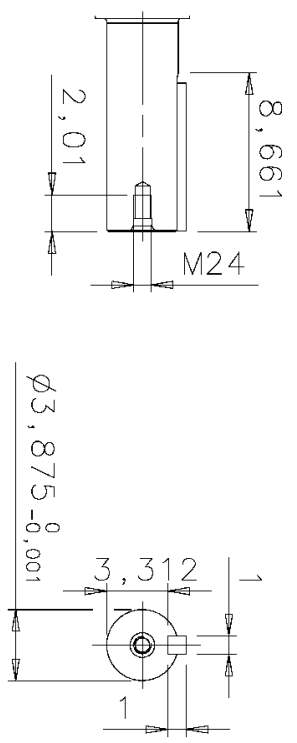

## ECR583008-PP

M3BN 587MLB 8P B3 300HP

Additional information:

<b>Dimension Print</b>		Motor Type: M3BN 586SM 4., B3, B6, B7, B8, V5, V6	Document No: 3GZF500098-163 A 14 BN 586 A
Description: SQUIRREL CAGE MOTOR, CABLE ENTRY FROM LHS, SPECIAL SHAFT. DIMENSIONS IN INCHES, MOTOR SIZES 585 AND 586			
Unit: Date:	ABB Oy, Motors and Generators 07.05.2018	Issued by: Approved by:	S. Tikkanen C. Vägär
Customer Reference:		Replaces: Replaced by:	
<b>ABB OY</b>		<b>ABB</b>	