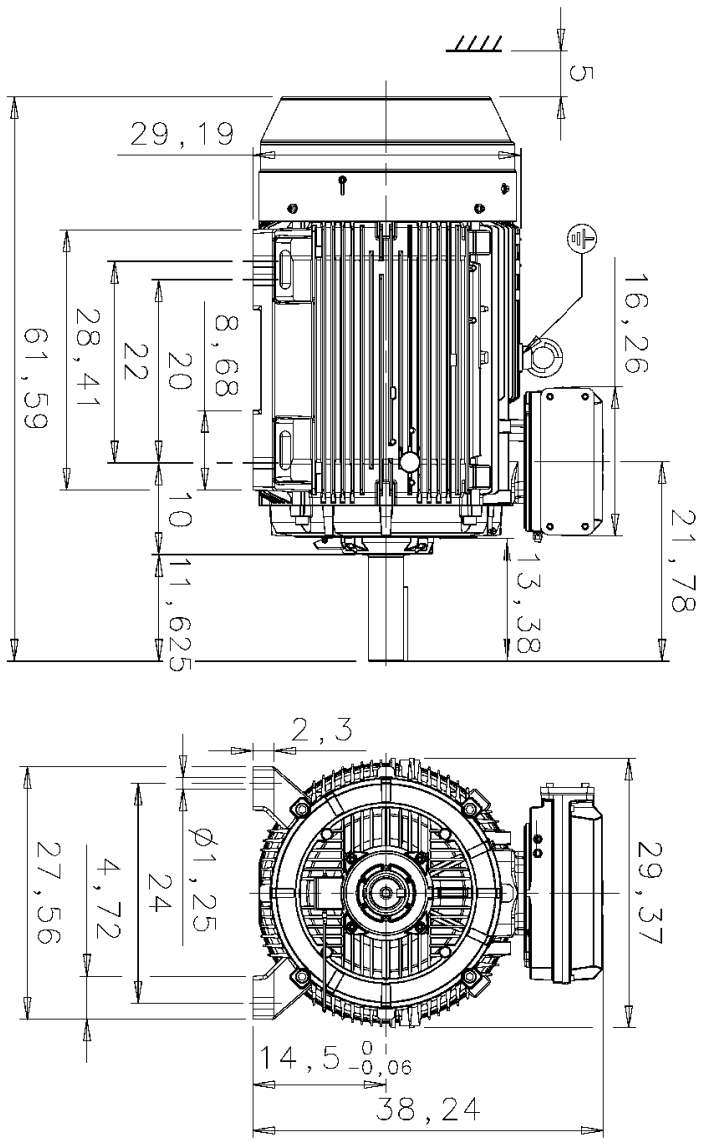

## ECR583008-PP

M3BN 587MLB 8P B3 300HP

Additional information:

<b>Dimension Print</b>		Motor Type: M3BN 586SM 4., B3, B6, B7, B8, V5, V6	Document No: 3GZF500098-163 A 14 BN 586 A
Description: SQUIRREL CAGE MOTOR, CABLE ENTRY FROM LHS, SPECIAL SHAFT. DIMENSIONS IN INCHES, MOTOR SIZES 585 AND 586			
Unit: Date:	ABB Oy, Motors and Generators 07.05.2018	Issued by: Approved by:	S. Tikkanen C. Vägär
Customer Reference:		Replaces: Replaced by:	
<b>ABB OY</b>		<b>ABB</b>	