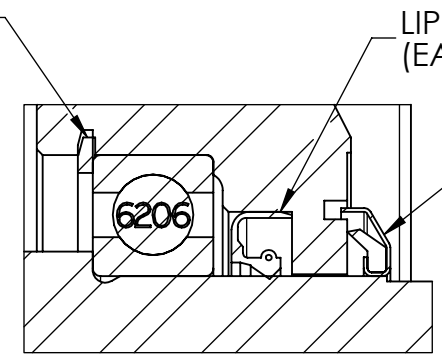

36LYR552

D
C
B
A

FRONT END DETAIL

PULLEY END DETAIL

CUSTOMER IS RESPONSIBLE FOR DETERMINING THAT BALDOR'S PRODUCT WILL PERFORM SUITABLY IN THE INTENDED APPLICATION

REV. DESC: REMOVE FACE DRAINS & DRAIN FTG; ADD DRAIN PLUG			
REV: B	VERSION: 02	REVISED: 09:18:56 02/24/2023	TDR: 000001202627
MODEL NO. 36LYR552		REF: -	
BY: ENFRAJ0		B	

BALDOR

HORZ 182-4TC TEFC M WD11/12

36LYR552

D
C
B
A

8 7 6 5 4 3 2 1