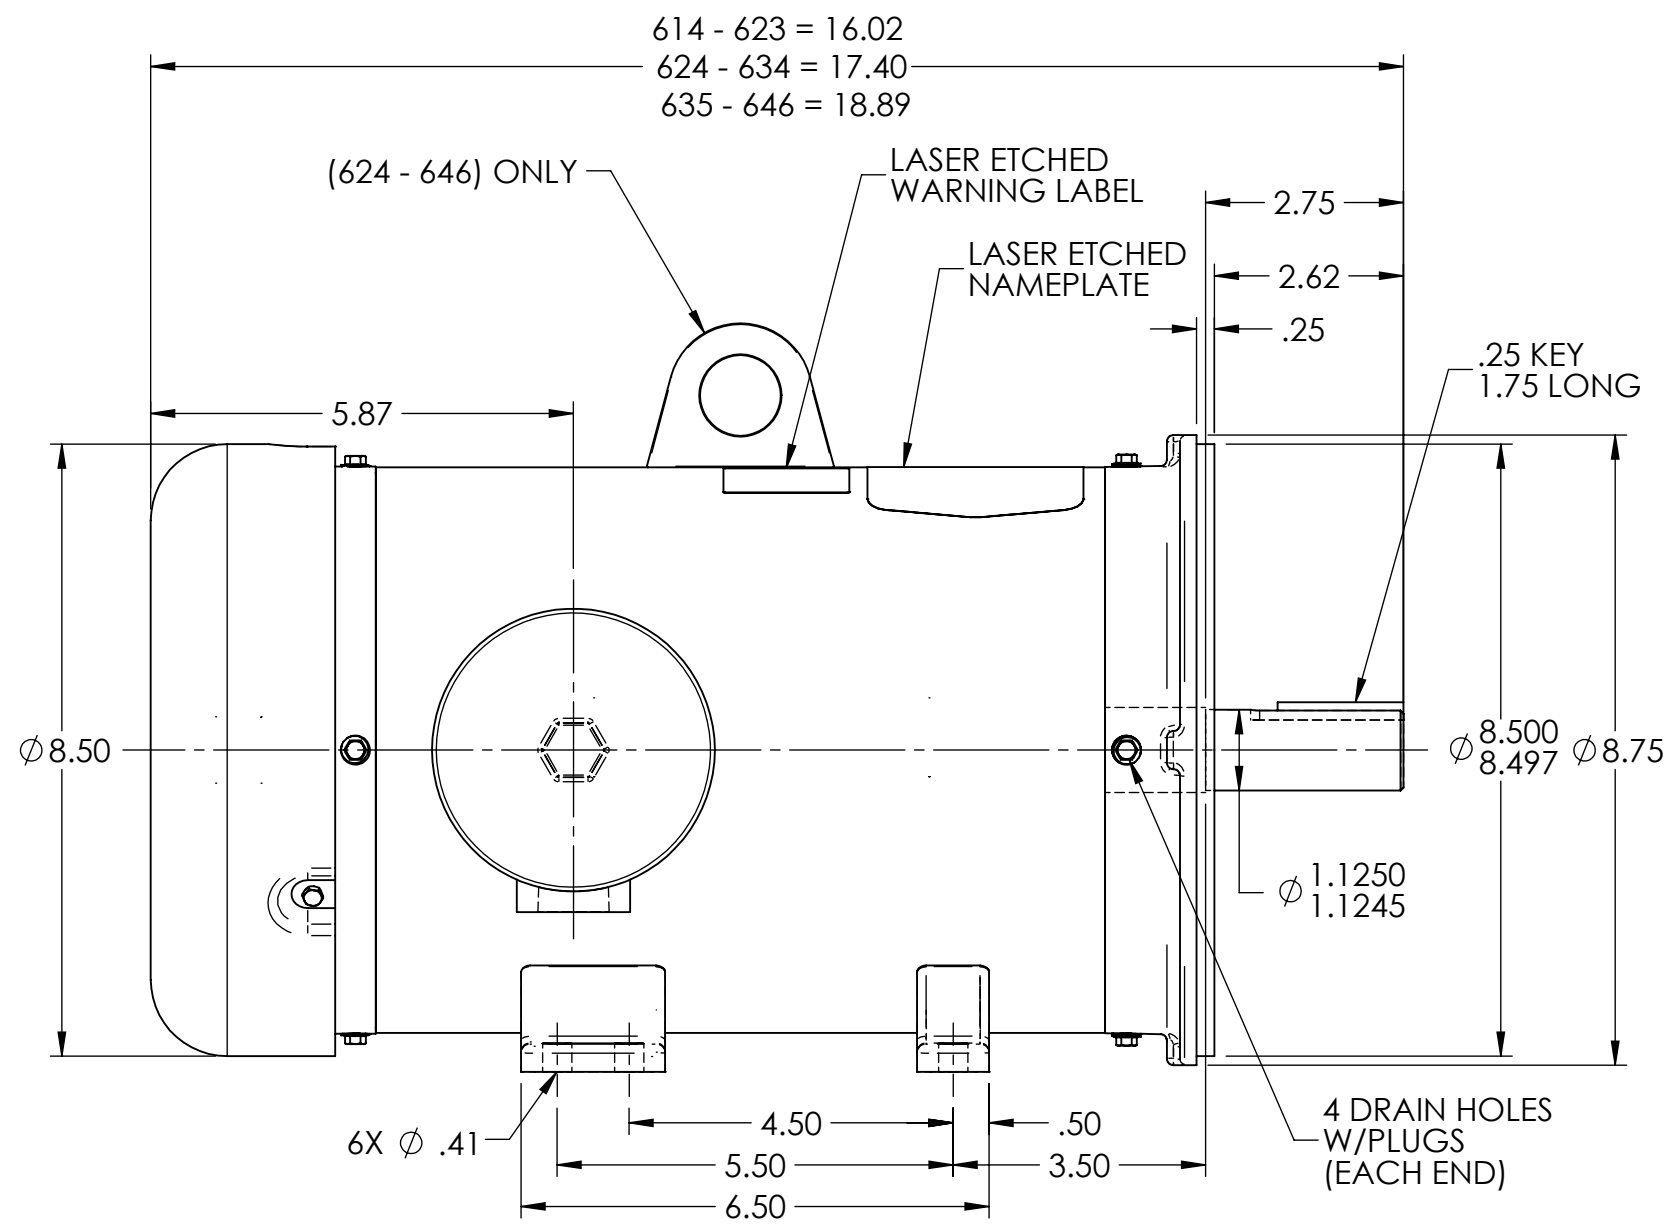

36LYR552

D
C
B
A

FRONT END DETAIL

PULLEY END DETAIL

CUSTOMER IS RESPONSIBLE FOR DETERMINING THAT BALDOR'S PRODUCT WILL PERFORM SUITABLY IN THE INTENDED APPLICATION

REV. DESC: REMOVE FACE DRAINS & DRAIN FTG; ADD DRAIN PLUG			
REV: B	VERSION: 02	REVISED: 09:18:56 02/24/2023	TDR: 000001202627
MODEL NO. 36LYR552		REF: -	
BY: ENFRAJ0		B	

BALDOR

HORZ 182-4TC TEFC M WD11/12

36LYR552

D
C
B
A

8 7 6 5 4 3 2 1