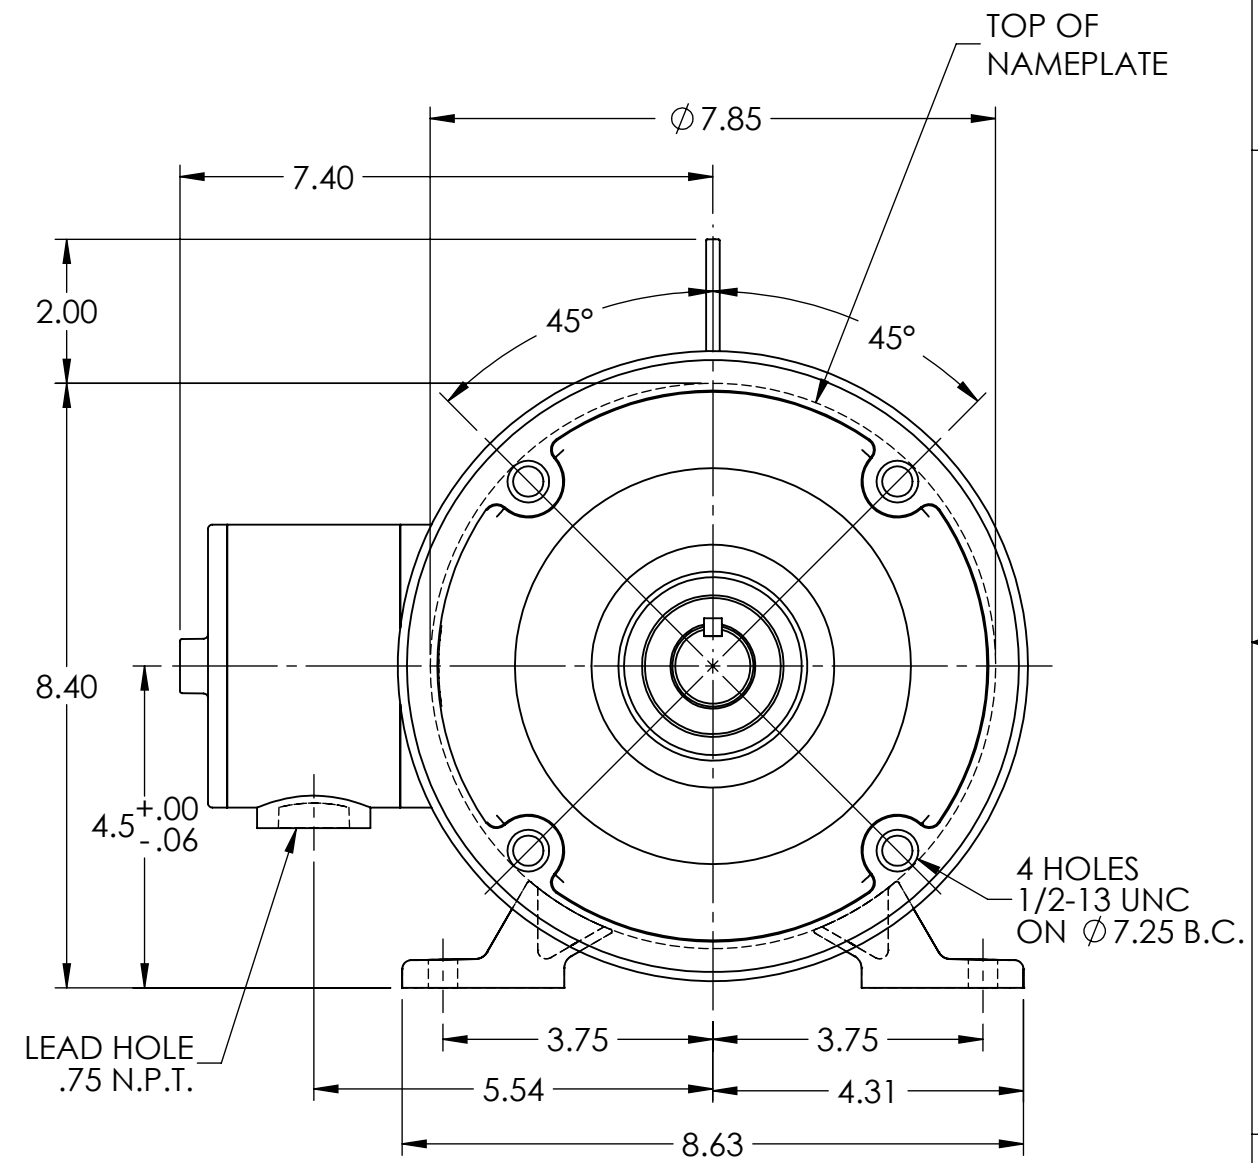

36LYR552

D
C
B
A

FRONT END DETAIL

PULLEY END DETAIL

CUSTOMER IS RESPONSIBLE FOR DETERMINING THAT BALDOR'S PRODUCT WILL PERFORM SUITABLY IN THE INTENDED APPLICATION

REV. DESC: REMOVE FACE DRAINS & DRAIN FTG; ADD DRAIN PLUG			
REV: B	VERSION: 02	REVISED: 09:18:56 02/24/2023	TDR: 000001202627
MODEL NO. 36LYR552		REF: -	
BY: ENFRAJ0		B	

BALDOR

HORZ 182-4TC TEFC M WD11/12

36LYR552

D
C
B
A

8 7 6 5 4 3 2 1