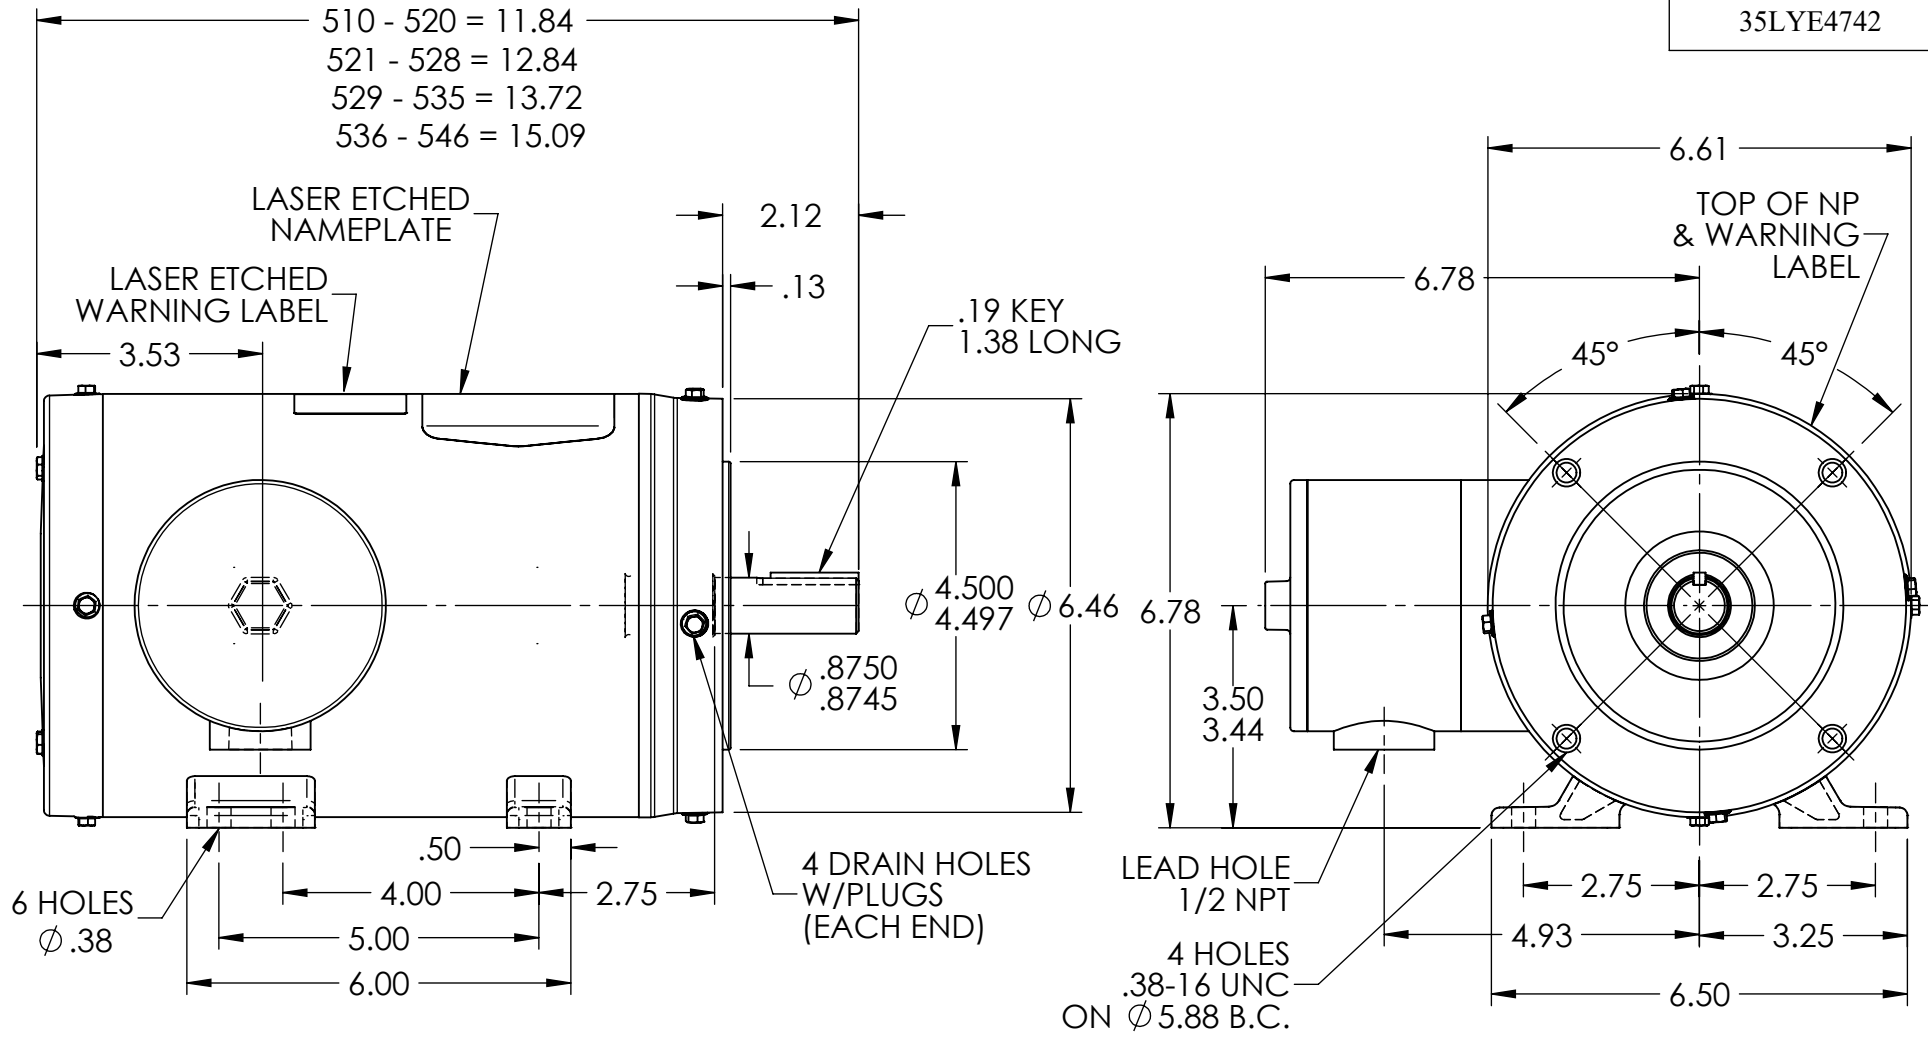

35LYE4742

PULLEY END DETAIL

CUSTOMER IS RESPONSIBLE FOR DETERMINING THAT THE PRODUCT WILL PERFORM SUITABLY IN THE INTENDED APPLICATION

REV. DESC: REMOVE FACE DRAINS & DRAIN FTG; ADD DRAIN PLUG			
REV: D	VERSION: 04	REVISED: 01:29:44 01/27/2023	TDR: 000001202627
35LYE4742		MODEL NO. 35LYE4742	REF: -
		BY: ENFRAJ0	

BALDOR - RELIANCE®

STD HORZ 143/5TC TENV 35M WD11/12

35LYE4742