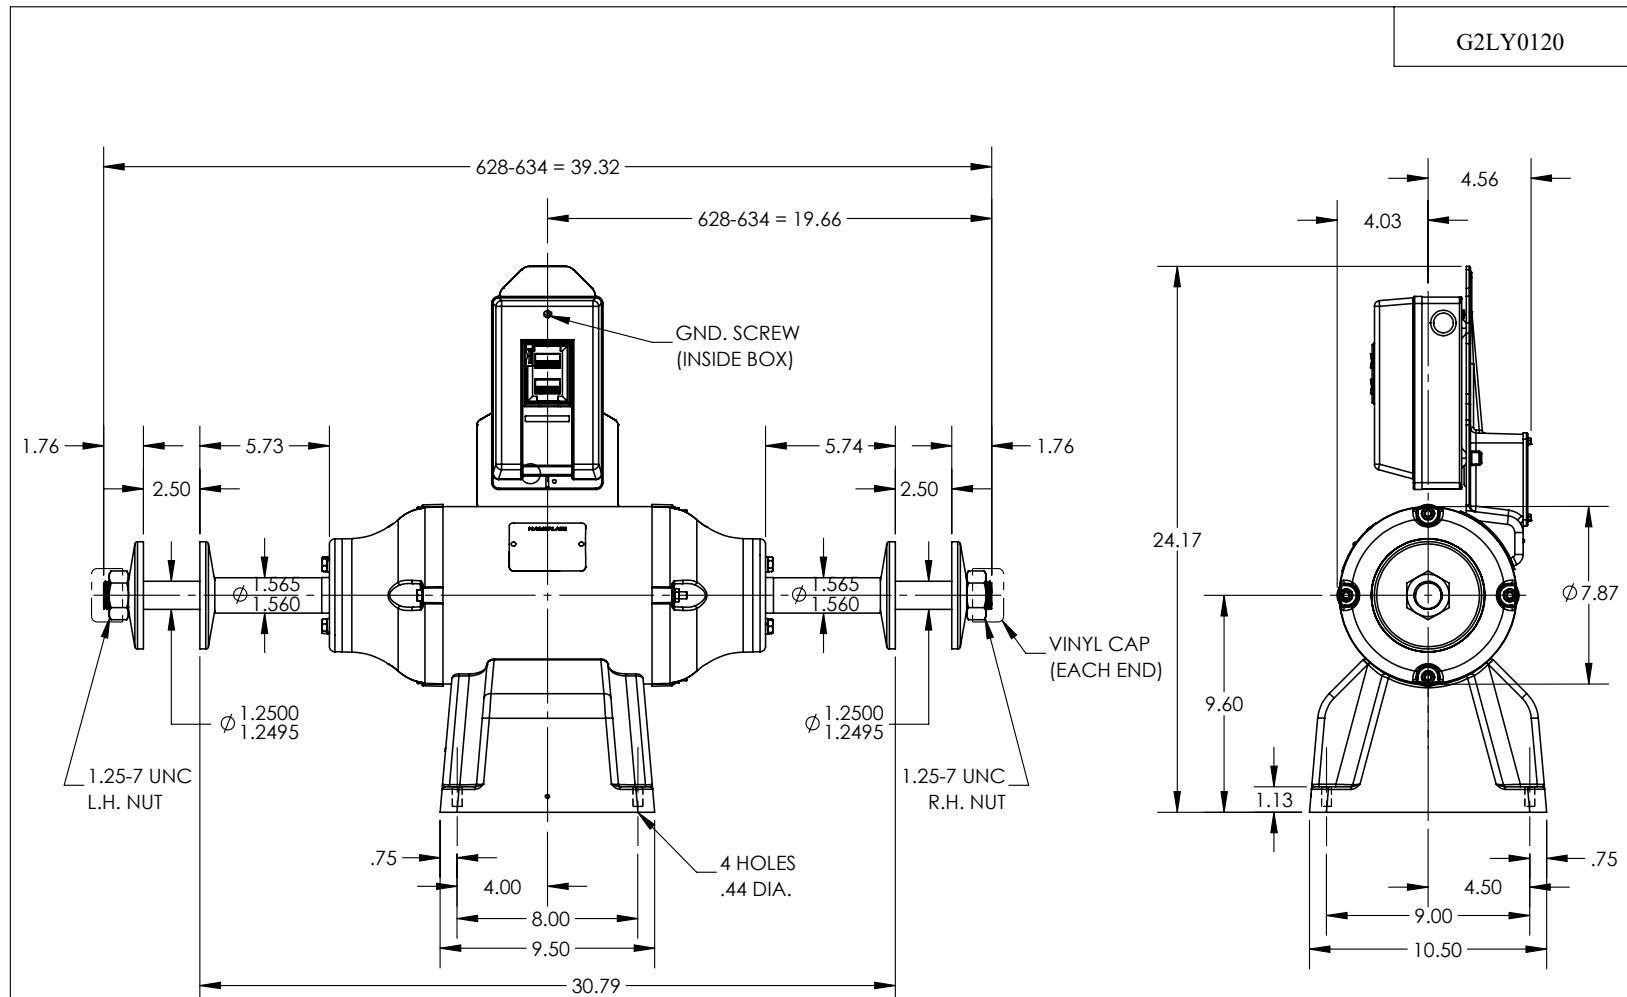

BALDOR • RELIANCE

Customer information packet 1251

2HP, 3600RPM, 1PH, 60HZ, 3634L, BUFF

Specifications

Enclosure	TENV
Frame Material	Steel
Frequency	60.00 Hz 60.00 Hz
Motor Letter Type	Cap Start, Induction Run
Nameplate Output	2
Number of Poles	2 2
Output @ Frequency	2.000 HP @ 60 HZ
Phase	1 1
Product Style	GRINDER
Speed	3600 rpm 3600 rpm
Synchronous Speed @ Frequency	3600 RPM @ 60 HZ
Voltage	115 V 230 V
Voltage @ Frequency	230.0 V @ 60 HZ 115.0 V @ 60 HZ
Agency Approvals	UR
Ambient Temperature	40 °C
Base Indicator	Rigid
Bearing Grease Type	Polyrex EM (-20F +300F)
Current @ Voltage	10.500 A @ 230.0 V 21.000 A @ 115.0 V
Duty Rating	CONT
Feedback Device	NO FEEDBACK
Insulation Class	B
KVA Code	J
Motor Lead Quantity/Wire Size	4 @ 16 AWG
Motor Standards	Other
Motor Type	3634L

Part detail

Revision	X
Type	AC
Mech. spec.	G12-120
Base	
Status	PRD/A
Elec. spec.	G2WG0113
Layout	G2LY0120
Eff. date	10-20-2025
CD Diagram	CD0253
Poles	02
Leads	4#16 12" FROM IRON Y
Proprietary	False
Created date	01-01-0001

Mounting Arrangement	F1
Overall Length	39.32 IN
Product Family	Buffer
Service Factor	1.00
Shaft Extension Location	Double Shaft
Shaft Rotation	Fixed Opposite Standard
Shaft Slinger Indicator	No Slinger
Speed Code	Single Speed
Starting Method	Direct on line
Thermal Device - Winding	None
Winding Thermal 2	None

Nameplate

NP3352L			
CAT.NO.	1251		
HP	2	VOLTS	115/230
PHASE	1	AMPS	21/10.5
HZ	60	RPM	3600
SER.NO			
SPEC.	G12-120B-0113		
BLANK			

Accessories

Part number	Description	Multiplier
GA20	PEDESTAL INDUSTRIAL, CAST IRON 8"-14"	A8
BQ1-015-CC	1PH Brake, NEMA 1,110-125 VAC, 50/60Hz	
BQ1-015-CP	1PH Brake, Panel 110-125 VAC, 50/60 Hz	
BQ2-015-CC	1PH Brake,NEMA 1 208-230 VAC,50/60Hz	
BQ2-015-CP	1PH Brake, Panel 208-230 VAC, 50/60 Hz	