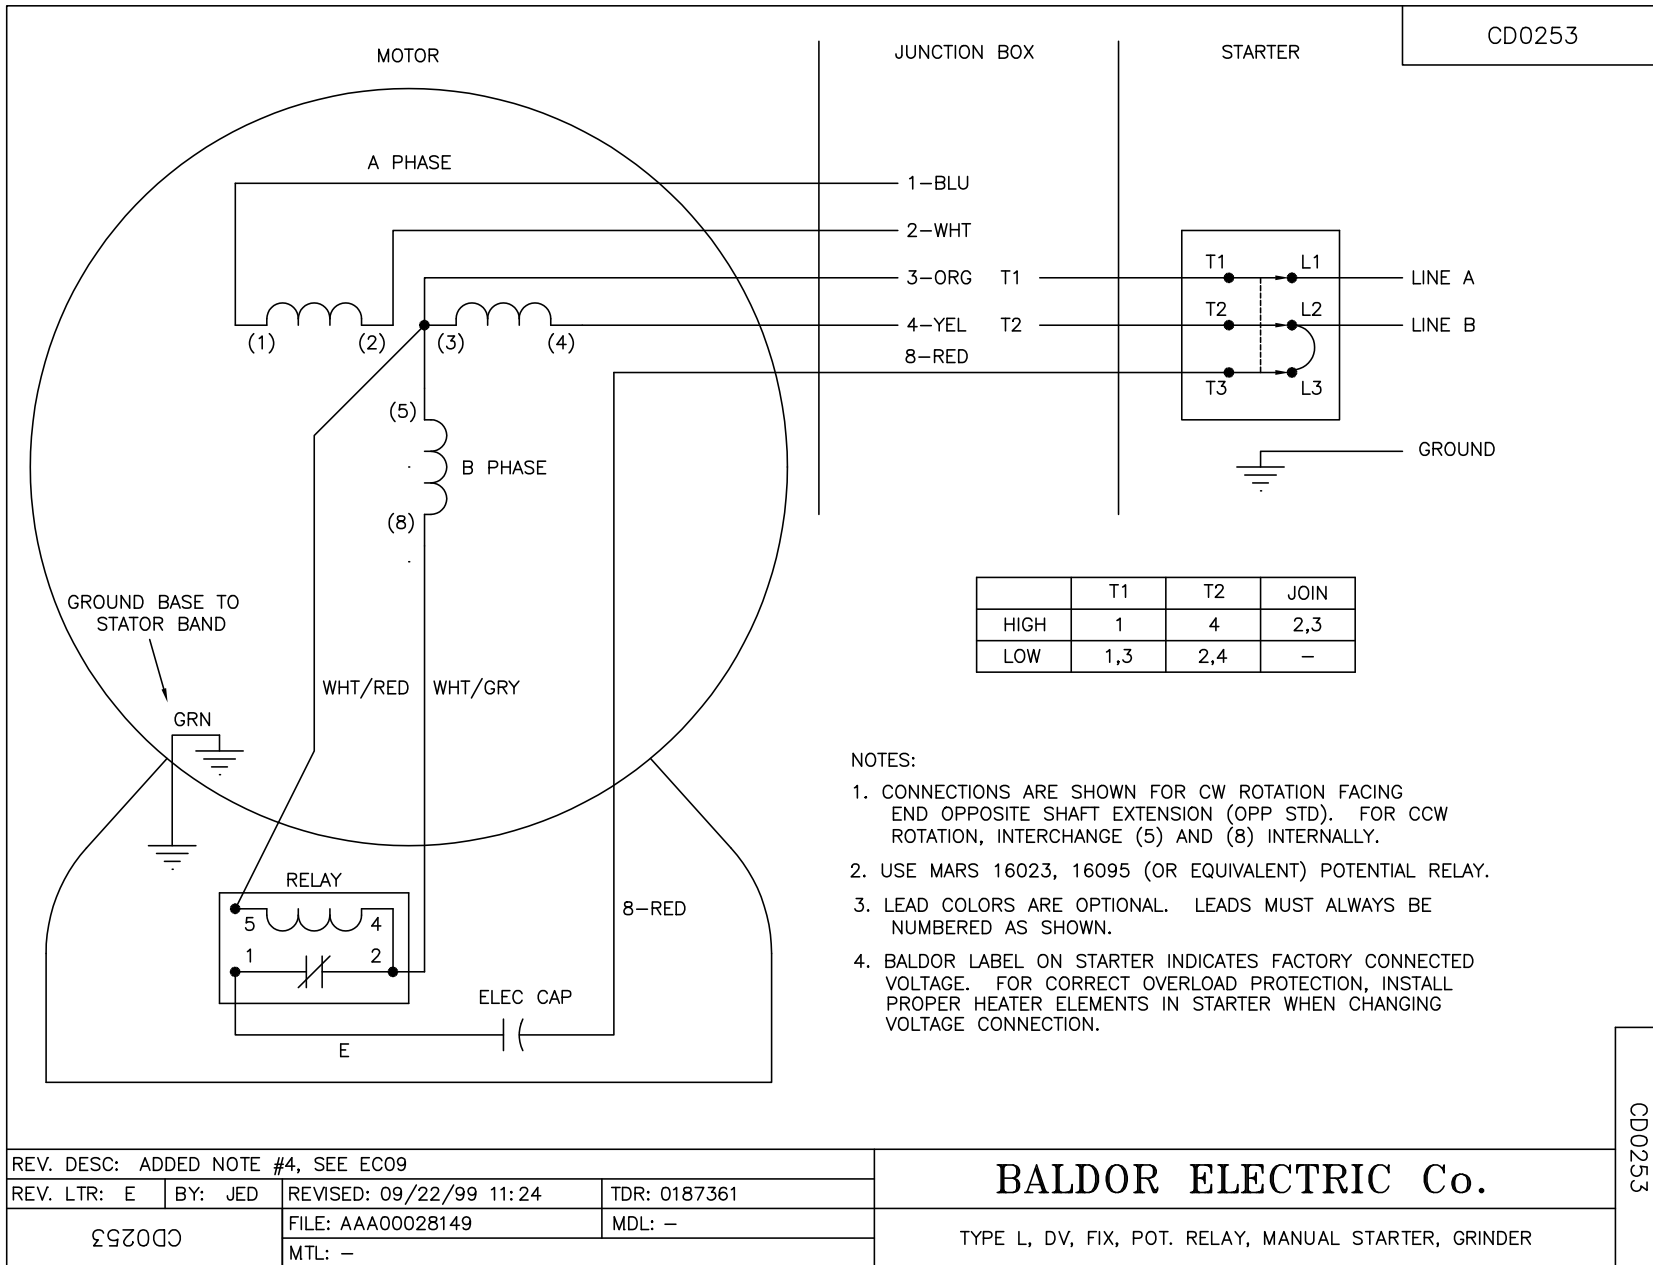

CD0253

CD0253

REV. DESC: ADDED NOTE #4, SEE EC09			
REV. LTR: E	BY: JED	REVISED: 09/22/99 11:24	TDR: 0187361
ΩΖ000		FILE: AAA00028149	MDL: -
		MTL: -	

BALDOR ELECTRIC Co.

TYPE L, DV, FIX, POT. RELAY, MANUAL STARTER, GRINDER