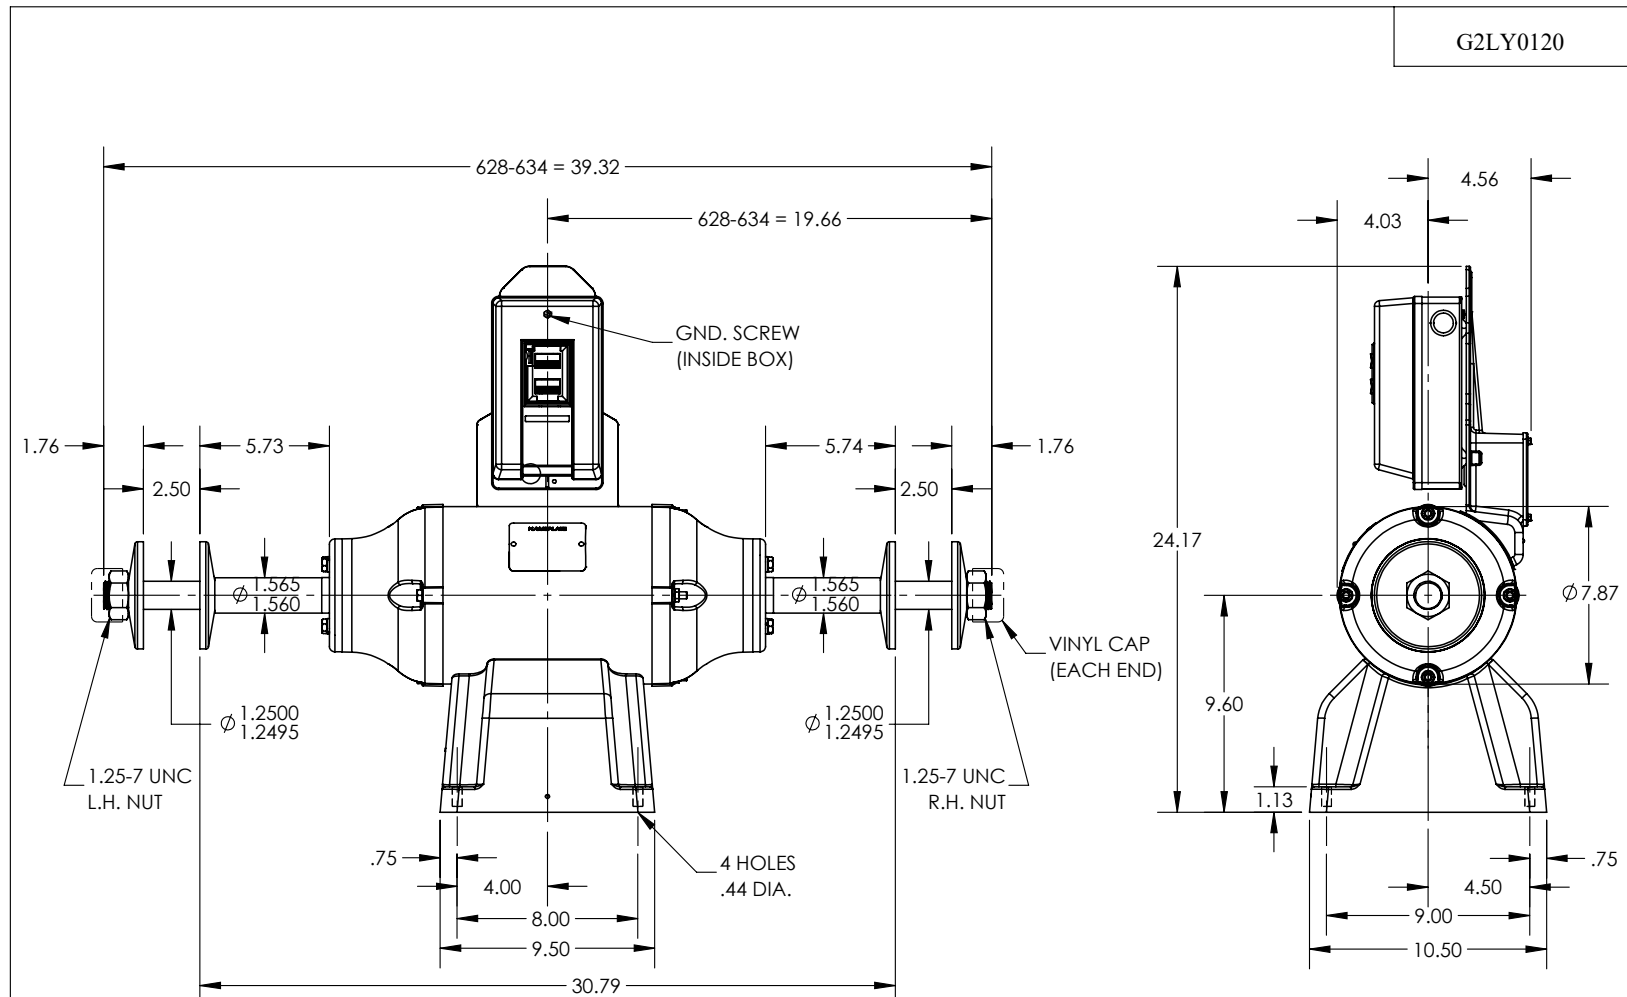

ABB BALDOR RELIANCE III

Customer information packet 1251

2HP, 3600RPM, 1PH, 60HZ, 3634L, BUFF

Specifications

Enclosure	TENV
Frame Material	Steel
Frequency	60.00 Hz 60.00 Hz
Motor Letter Type	Cap Start, Induction Run
Nameplate Output	2
Number of Poles	2 2
Output @ Frequency	2.000 HP @ 60 HZ
Phase	1 1
Product Style	GRINDER
Speed	3600 rpm 3600 rpm
Synchronous Speed @ Frequency	3600 RPM @ 60 HZ
Voltage	115 V 230 V
Voltage @ Frequency	230.0 V @ 60 HZ 115.0 V @ 60 HZ
Agency Approvals	UR
Ambient Temperature	40 °C
Base Indicator	Rigid
Bearing Grease Type	Polyrex EM (-20F +300F)
Current @ Voltage	10.500 A @ 230.0 V 21.000 A @ 115.0 V
Duty Rating	CONT
Feedback Device	NO FEEDBACK
Insulation Class	B
KVA Code	J
Motor Lead Quantity/Wire Size	4 @ 16 AWG
Motor Standards	Other
Motor Type	3634L

Part Detail

Revision	X
Type	AC
Mech. spec.	G12-120
Base	
Status	PRD/A
Elec. spec.	G2WG0113
Layout	G2LY0120
Eff. date	10-20-2025
CD Diagram	CD0253
Poles	02
Leads	4#16 12" FROM IRON Y
Proprietary	False
Created date	01-01-0001

Mounting Arrangement	F1
Overall Length	39.32 IN
Product Family	Buffer
Service Factor	1.00
Shaft Extension Location	Double Shaft
Shaft Rotation	Fixed Opposite Standard
Shaft Slinger Indicator	No Slinger
Speed Code	Single Speed
Starting Method	Direct on line
Thermal Device - Winding	None
Winding Thermal 2	None

Nameplate

NP3352L			
CAT.NO.	1251		
HP	2	VOLTS	115/230
PHASE	1	AMPS	21/10.5
HZ	60	RPM	3600
SER.NO			
SPEC.	G12-120B-0113		
BLANK			

Accessories

Part number	Description	Multiplier
GA20	PEDESTAL INDUSTRIAL, CAST IRON 8"-14"	A8
BQ1-015-CC	1PH Brake, NEMA 1,110-125 VAC, 50/60Hz	P1
BQ1-015-CP	1PH Brake, Panel 110-125 VAC, 50/60 Hz	
BQ2-015-CC	1PH Brake,NEMA 1 208-230 VAC,50/60Hz	
BQ2-015-CP	1PH Brake, Panel 208-230 VAC, 50/60 Hz	