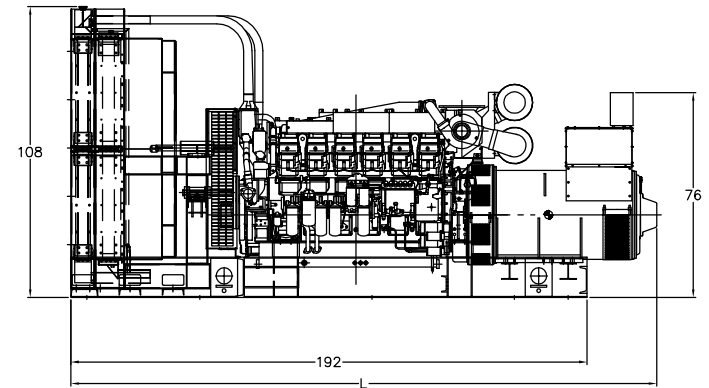

BALDOR GENERATORS

GENERAL INSTALLATION FOR IDLC GENERATORS

MODEL STYLE	MODEL #	OVERALL LENGTH L	WET WEIGHT (#) ±5%
STANDARD	IDLC1250-2M	212	26,045
UL2200	IDLC1250-2MU	218	27,275

REV. DESC: NEW	VERSION: 00	TDR: 000000456525
REV. LTR: -	REVISED: 08:57:48 05/28/2008	BY: PGMICB0
FILE: \PGA\00012\255	TAB: OPEN_1250	
MTL: -		

BALDOR • DODGE • RELIANCE

IDLC 600-2000
SH 3 of 9