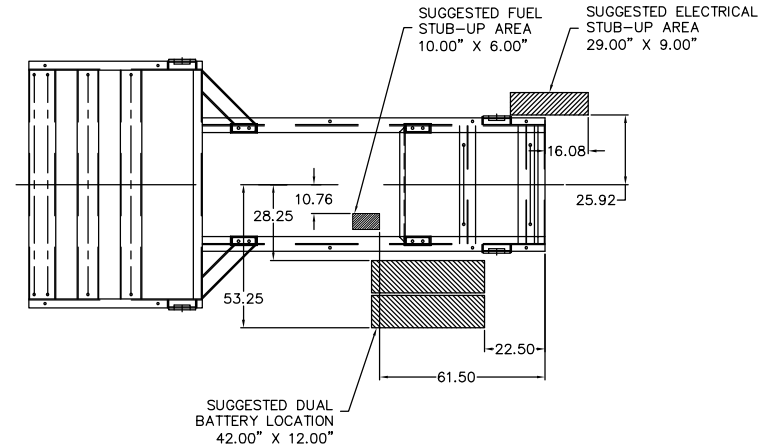

BALDOR GENERATORS

GENERAL INSTALLATION FOR IDLC GENERATORS

MODEL STYLE	MODEL #	OVERALL LENGTH L	WET WEIGHT (#) ±5%
STANDARD	IDLC1250-2M	212	26,045
UL2200	IDLC1250-2MU	218	27,275

REV. DESC: NEW	VERSION: 00	TDR: 000000456525
REV. LTR: -	REVISED: 08:57:48 05/28/2008	BY: PGMICB0
FILE: \PGA\00012\255	TAB: OPEN_1250	
MTL: -		

BALDOR • DODGE • RELIANCE

IDLC 600-2000
SH 3 of 9