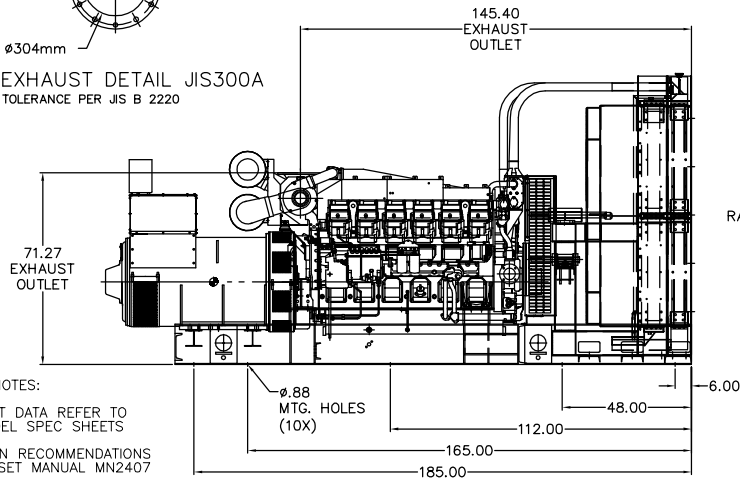

BALDOR GENERATORS

GENERAL INSTALLATION FOR IDLC GENERATORS

MODEL STYLE	MODEL #	OVERALL LENGTH L	WET WEIGHT (#) ±5%
STANDARD	IDLC1250-2M	212	26,045
UL2200	IDLC1250-2MU	218	27,275

REV. DESC: NEW	VERSION: 00	TDR: 000000456525
REV. LTR: -	REVISED: 08:57:48 05/28/2008	BY: PGMICB0
FILE: \PGA\00012\255	TAB: OPEN_1250	
MTL: -		

BALDOR • DODGE • RELIANCE

IDLC 600-2000
SH 3 of 9