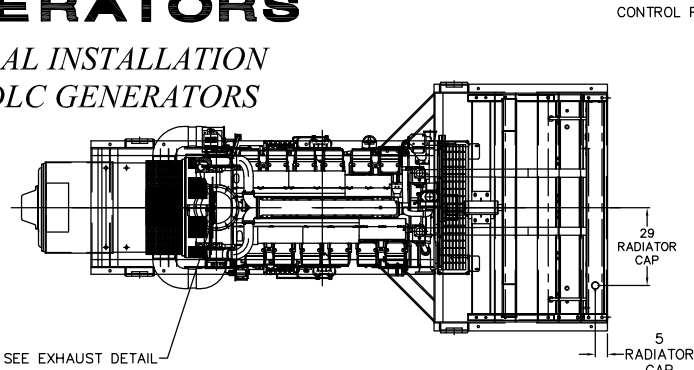

BALDOR GENERATORS

GENERAL INSTALLATION FOR IDLC GENERATORS

MODEL STYLE	MODEL #	OVERALL LENGTH L	WET WEIGHT (#) ±5%
STANDARD	IDLC1250-2M	212	26,045
UL2200	IDLC1250-2MU	218	27,275

REV. DESC: NEW	VERSION: 00	TDR: 000000456525
REV. LTR: -	REVISED: 08:57:48 05/28/2008	BY: PGMICB0
FILE: \PGA\00012\255	TAB: OPEN_1250	
MTL: -		

BALDOR • DODGE • RELIANCE

IDLC 600-2000
SH 3 of 9