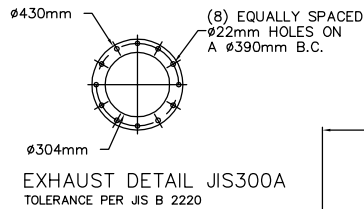

BALDOR GENERATORS

GENERAL INSTALLATION FOR IDLC GENERATORS

MODEL STYLE	MODEL #	OVERALL LENGTH L	WET WEIGHT (#) ±5%
STANDARD	IDLC1250-2M	212	26,045
UL2200	IDLC1250-2MU	218	27,275

REV. DESC: NEW	VERSION: 00	TDR: 000000456525
REV. LTR: -	REVISED: 08:57:48 05/28/2008	BY: PGMICB0
FILE: \PGA\00012\255	TAB: OPEN_1250	
MTL: -		