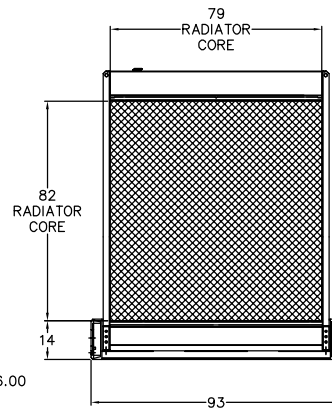

BALDOR GENERATORS

GENERAL INSTALLATION FOR IDLC GENERATORS

MODEL STYLE	MODEL #	OVERALL LENGTH L	WET WEIGHT (#) ±5%
STANDARD	IDLC1250-2M	212	26,045
UL2200	IDLC1250-2MU	218	27,275

REV. DESC: NEW	VERSION: 00	TDR: 000000456525
REV. LTR: -	REVISED: 08:57:48 05/28/2008	BY: PGMICB0
FILE: \PGA\00012\255	TAB: OPEN_1250	
MTL: -		

BALDOR • DODGE • RELIANCE

IDLC 600-2000
SH 3 of 9