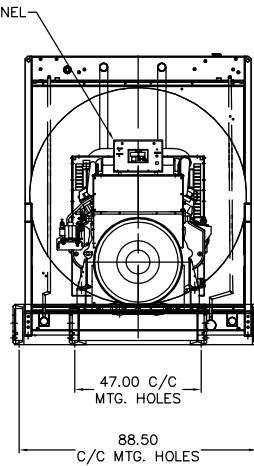

BALDOR GENERATORS

GENERAL INSTALLATION FOR IDLC GENERATORS

MODEL STYLE	MODEL #	OVERALL LENGTH L	WET WEIGHT (#) ±5%
STANDARD	IDLC1250-2M	212	26,045
UL2200	IDLC1250-2MU	218	27,275

REV. DESC: NEW	VERSION: 00	TDR: 000000456525
REV. LTR: -	REVISED: 08:57:48 05/28/2008	BY: PGMICB0
FILE: \PGA\00012\255	TAB: OPEN_1250	
MTL: -		