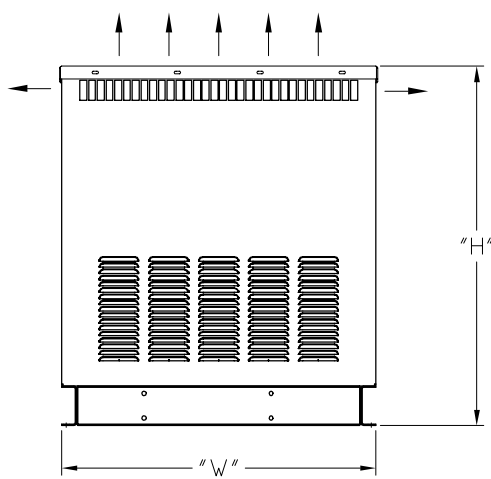

LT0143A57

MODEL	L"	W"	H"	OVER ALL HEIGHT (O.A.H)	QTY. OF DOORS
GLC 10-25	72	31.5	36	36	4

FOR INSTALLATION RECOMMENDATIONS
SEE GEN SET MAN MN2408
AT BALDOR.COM

ALL DIMENSIONS IN INCHES

REV. DESC:	REVISED NOTE		
REV. LTR:	A	VERSION:	01
FILE:	\PGA\00009\260	REVISED:	08:46:04 08/07/2007
MTL:	-	TDR:	000000439482
		BY:	PGDOUS0

Baldor • Dodge • Reliance

CUSTOMER MOUNTING, GLC10/25 WEATHER ENCLOSURE, LIFT OFF DOORS

LT0143A57