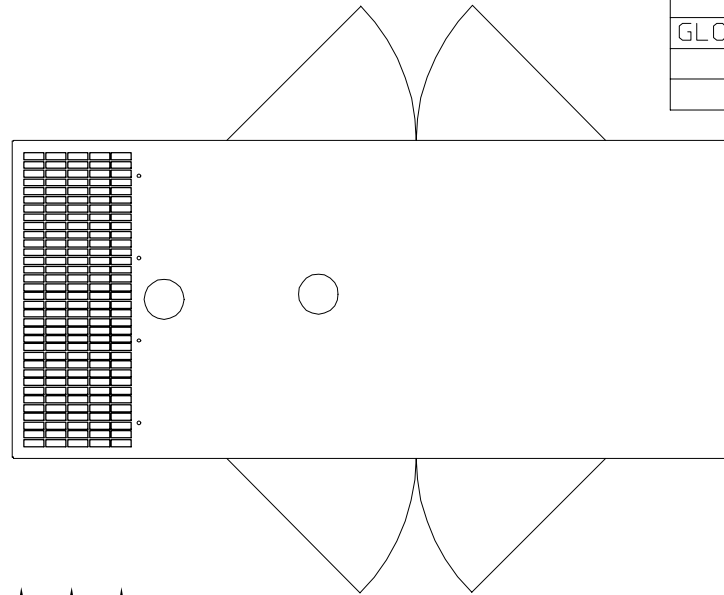

LT0143A57

MODEL	L"	W"	H"	OVER ALL HEIGHT (O.A.H)	QTY. OF DOORS
GLC 10-25	72	31.5	36	36	4

FOR INSTALLATION RECOMMENDATIONS
SEE GEN SET MAN MN2408
AT BALDOR.COM

ALL DIMENSIONS IN INCHES

REV. DESC:	REVISED NOTE		
REV. LTR:	A	VERSION:	01
FILE:	\PGA\00009\260	REVISED:	08:46:04 08/07/2007
MTL:	-	TDR:	000000439482
		BY:	PGDOUS0

Baldor • Dodge • Reliance

CUSTOMER MOUNTING, GLC10/25 WEATHER ENCLOSURE, LIFT OFF DOORS

LT0143A57