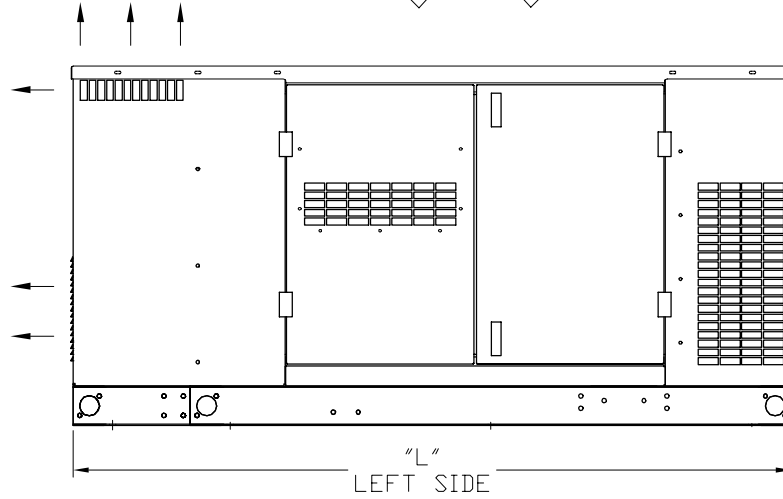

LT0143A57

MODEL	L"	W"	H"	OVER ALL HEIGHT (O.A.H)	QTY. OF DOORS
GLC 10-25	72	31.5	36	36	4

FOR INSTALLATION RECOMMENDATIONS
SEE GEN SET MAN MN2408
AT BALDOR.COM

ALL DIMENSIONS IN INCHES

REV. DESC:	REVISED NOTE		
REV. LTR:	A	VERSION:	01
FILE:	\PGA\00009\260	REVISED:	08:46:04 08/07/2007
MTL:	-	TDR:	000000439482
		BY:	PGDOUS0

Baldor • Dodge • Reliance

CUSTOMER MOUNTING, GLC10/25 WEATHER ENCLOSURE, LIFT OFF DOORS

LT0143A57